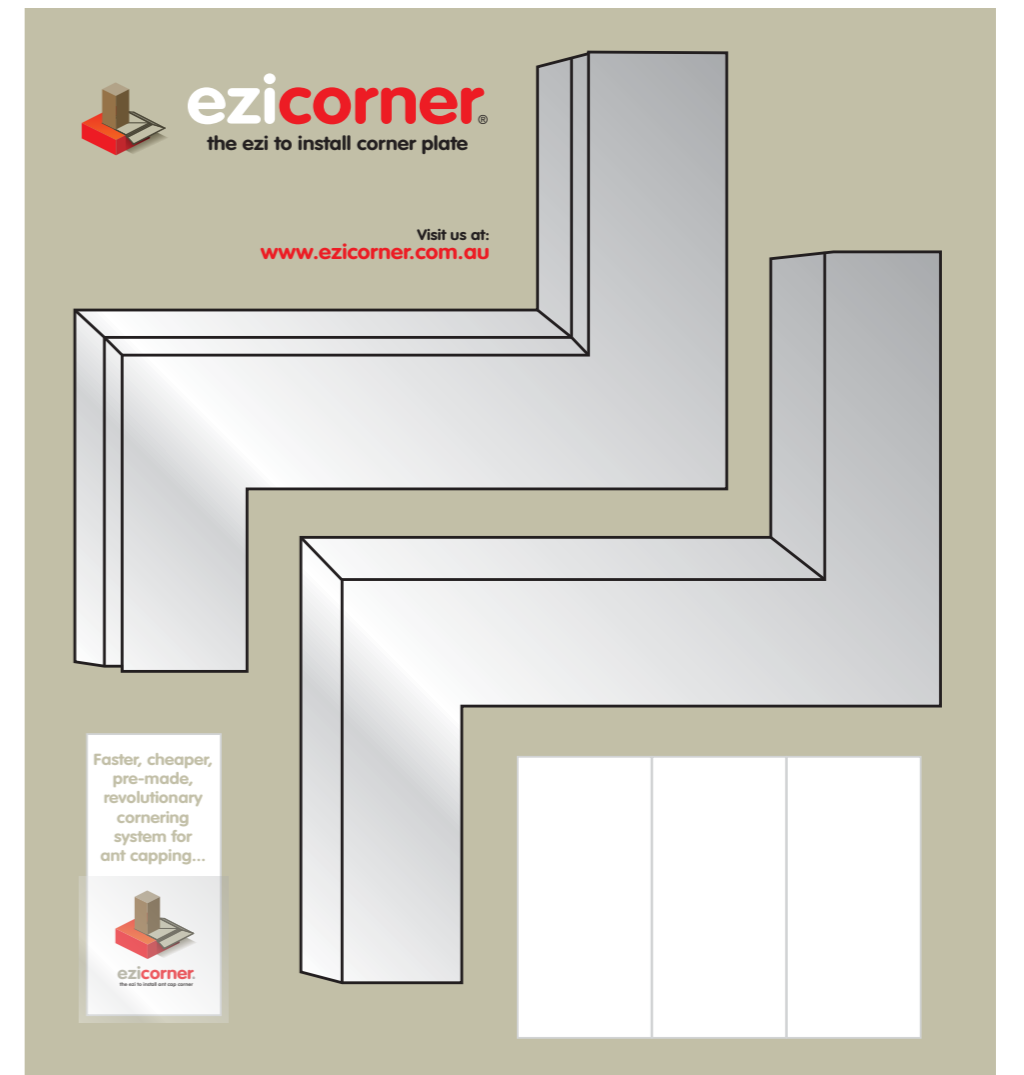

ezi corner® P.O.S.

1230mm

550mm

VERTICAL FORMAT

1200mm

600mm

HORIZONTAL FORMAT

750mm

850mm

SQUARED FORMAT